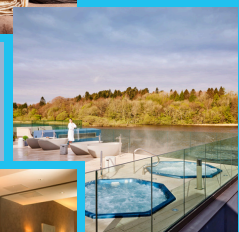

Seaweed Bath	€67
45 Minutes	
Himalayan Salt Bath	€65
45 Minutes	
Warm Peat Mud Bath	€65
45 Minutes	

Couples Wellness Treatments

Full body Massage	€150pp
60 Minutes	
Combined Massage & Facial	€175pp
80 Minutes	
Sound Bath Therapy for Two	€200 for 2
45 Minutes	